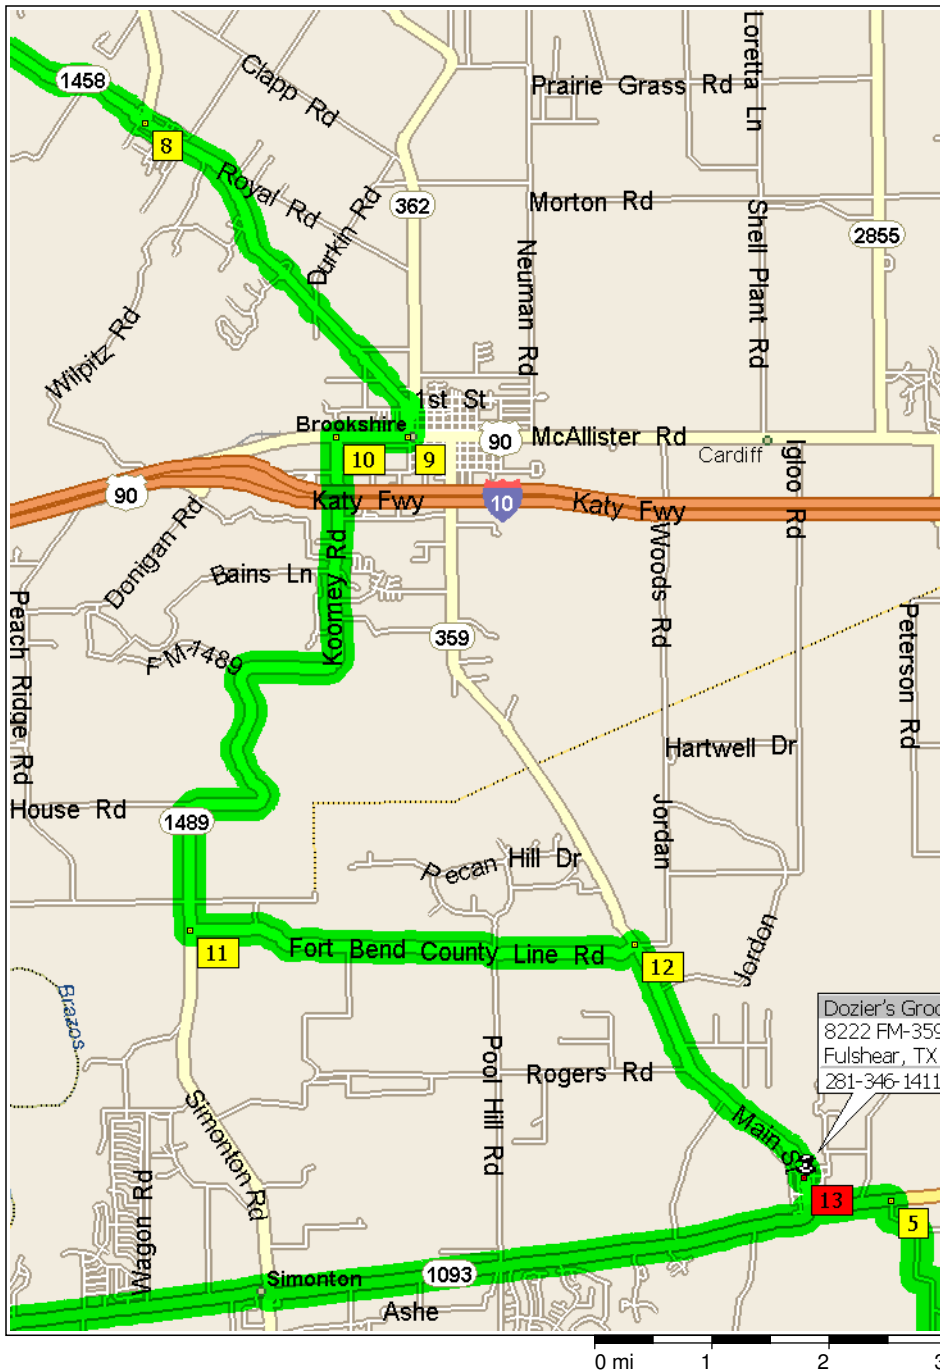

11:01 AM	52.8 mi	Keep STRAIGHT onto FM-359 for 2.8 mi
11:05 AM	55.5 mi	Keep STRAIGHT onto FM-359 [Baines St] for 0.2 mi
11:06 AM	55.7 mi	9 At near Brookshire, turn RIGHT (West) onto US-90 for 0.6 mi
11:07 AM	56.3 mi	10 At near Brookshire, turn LEFT (South) onto FM-1489 for 0.5 mi
11:07 AM	56.8 mi	Keep STRAIGHT onto FM-1489 [Kooimey Rd] for 2.2 mi
11:11 AM	59.0 mi	Keep STRAIGHT onto FM-1489 for 2.7 mi
11:15 AM	61.8 mi	Keep STRAIGHT onto FM-1489 [Simonton Rd] for 0.2 mi
11:16 AM	62.0 mi	11 At near Simonton, turn LEFT (East) onto Hunt Rd for 0.6 mi
11:17 AM	62.6 mi	Keep STRAIGHT onto Fort Bend County Line Rd [Hunt Rd] for 3.3 mi
11:26 AM	65.9 mi	12 At near Fulshear, turn RIGHT (South-East) onto FM-359 [Brookshire-Fulshear Rd] for 1.8 mi
11:29 AM	67.7 mi	Keep STRAIGHT onto FM-359 [Main St] for 0.8 mi
11:30 AM	68.5 mi	13 Arrive near Fulshear