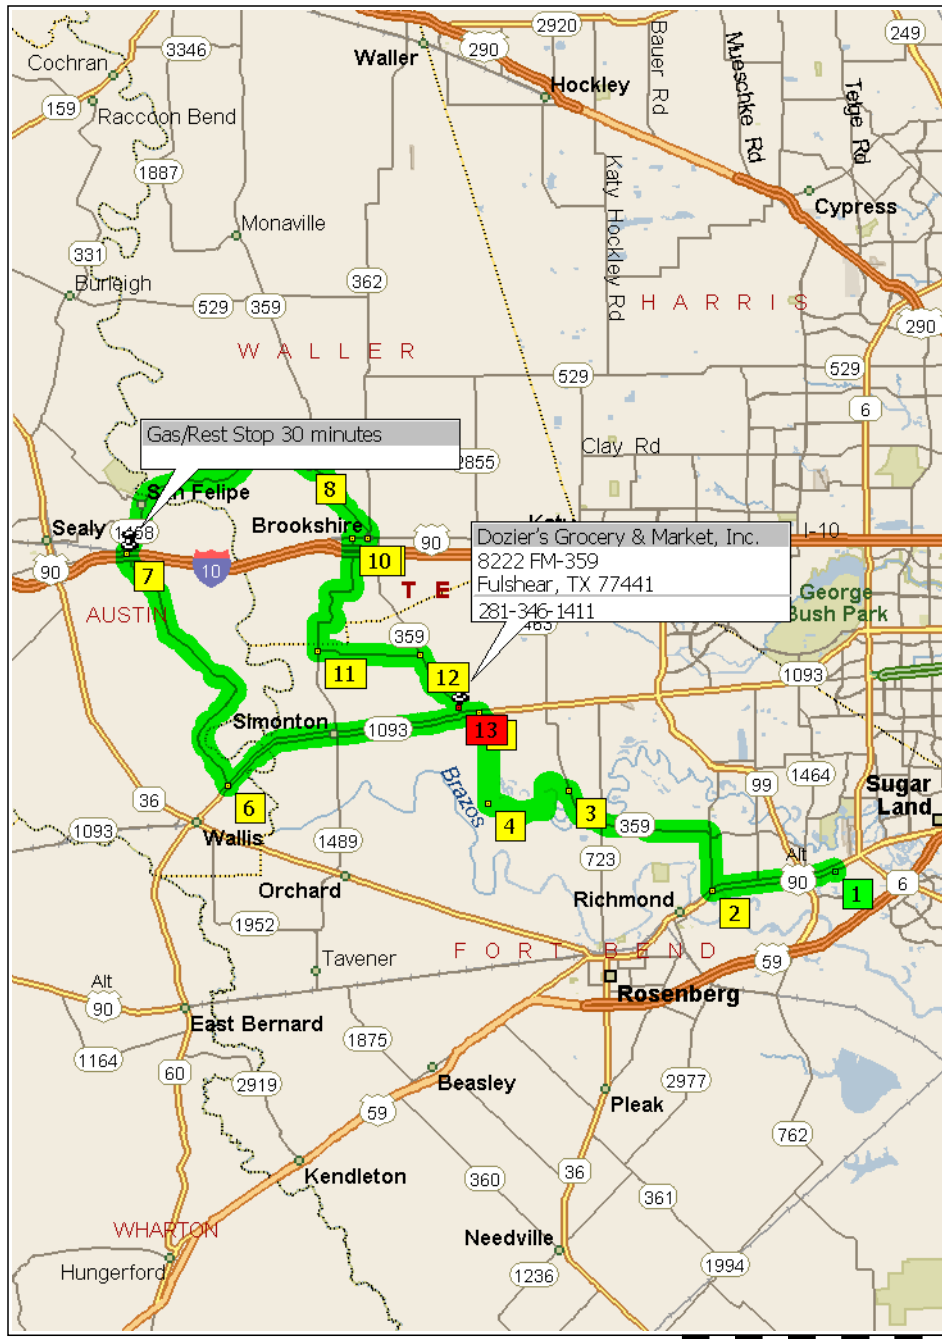

9:00 AM	0.0 mi	1 Depart near Harlem on Drake Elm Dr (West) for 10 yds
9:00 AM	0.1 mi	Turn RIGHT (North) onto Ellis Creek Blvd for 0.1 mi
9:00 AM	0.1 mi	Turn LEFT (West) onto US-90 Alt for 4.7 mi
9:08 AM	4.8 mi	2 At near Richmond, turn RIGHT (North) onto FM-359 [Skinner Ln] for 2.1 mi
9:11 AM	7.0 mi	Keep STRAIGHT onto FM-359 [Richmond Foster Rd] for 6.0 mi
9:21 AM	13.0 mi	3 At near Foster, turn LEFT (West) onto Winner Foster Rd for 4.2 mi
9:28 AM	17.2 mi	4 At near Pleasant Hill, turn RIGHT (North) onto Bois D Arc Ln for 3.6 mi
9:37 AM	20.8 mi	5 At near Fulshear, turn LEFT (West) onto FM-1093 for 0.7 mi
9:38 AM	21.5 mi	Turn LEFT to stay on FM-1093 for 4.7 mi
9:45 AM	26.3 mi	Turn RIGHT (North) onto FM-1093 [FM-1489] for 87 yds
9:45 AM	26.3 mi	Turn LEFT (West) onto FM-1093 for 4.7 mi
9:53 AM	31.1 mi	6 At near Wallis, return North on FM-1093 for 10 yds
9:53 AM	31.1 mi	Keep STRAIGHT onto FM-1458 for 1.0 mi
9:55 AM	32.1 mi	Turn RIGHT (North-East) onto Local road(s) for 1.6 mi
10:00 AM	33.7 mi	Turn RIGHT (North-East) onto FM-1458 for 8.1 mi
10:13 AM	41.8 mi	Keep STRAIGHT onto FM-1458 [Fryden Rd] for 0.3 mi
10:14 AM	42.1 mi	Keep STRAIGHT onto FM-1458 [Vicaro Guerero St] for 0.2 mi
10:14 AM	42.4 mi	7 Arrive near Frydek
10:44 AM	42.4 mi	Depart near Frydek on FM-1458 [Vicaro Guerero St] (North) for 2.5 mi
10:48 AM	44.8 mi	Keep STRAIGHT onto FM-1458 for 7.2 mi
11:00 AM	52.0 mi	8 At near Pattison, keep STRAIGHT onto FM-359 [2nd St] for 0.8 mi