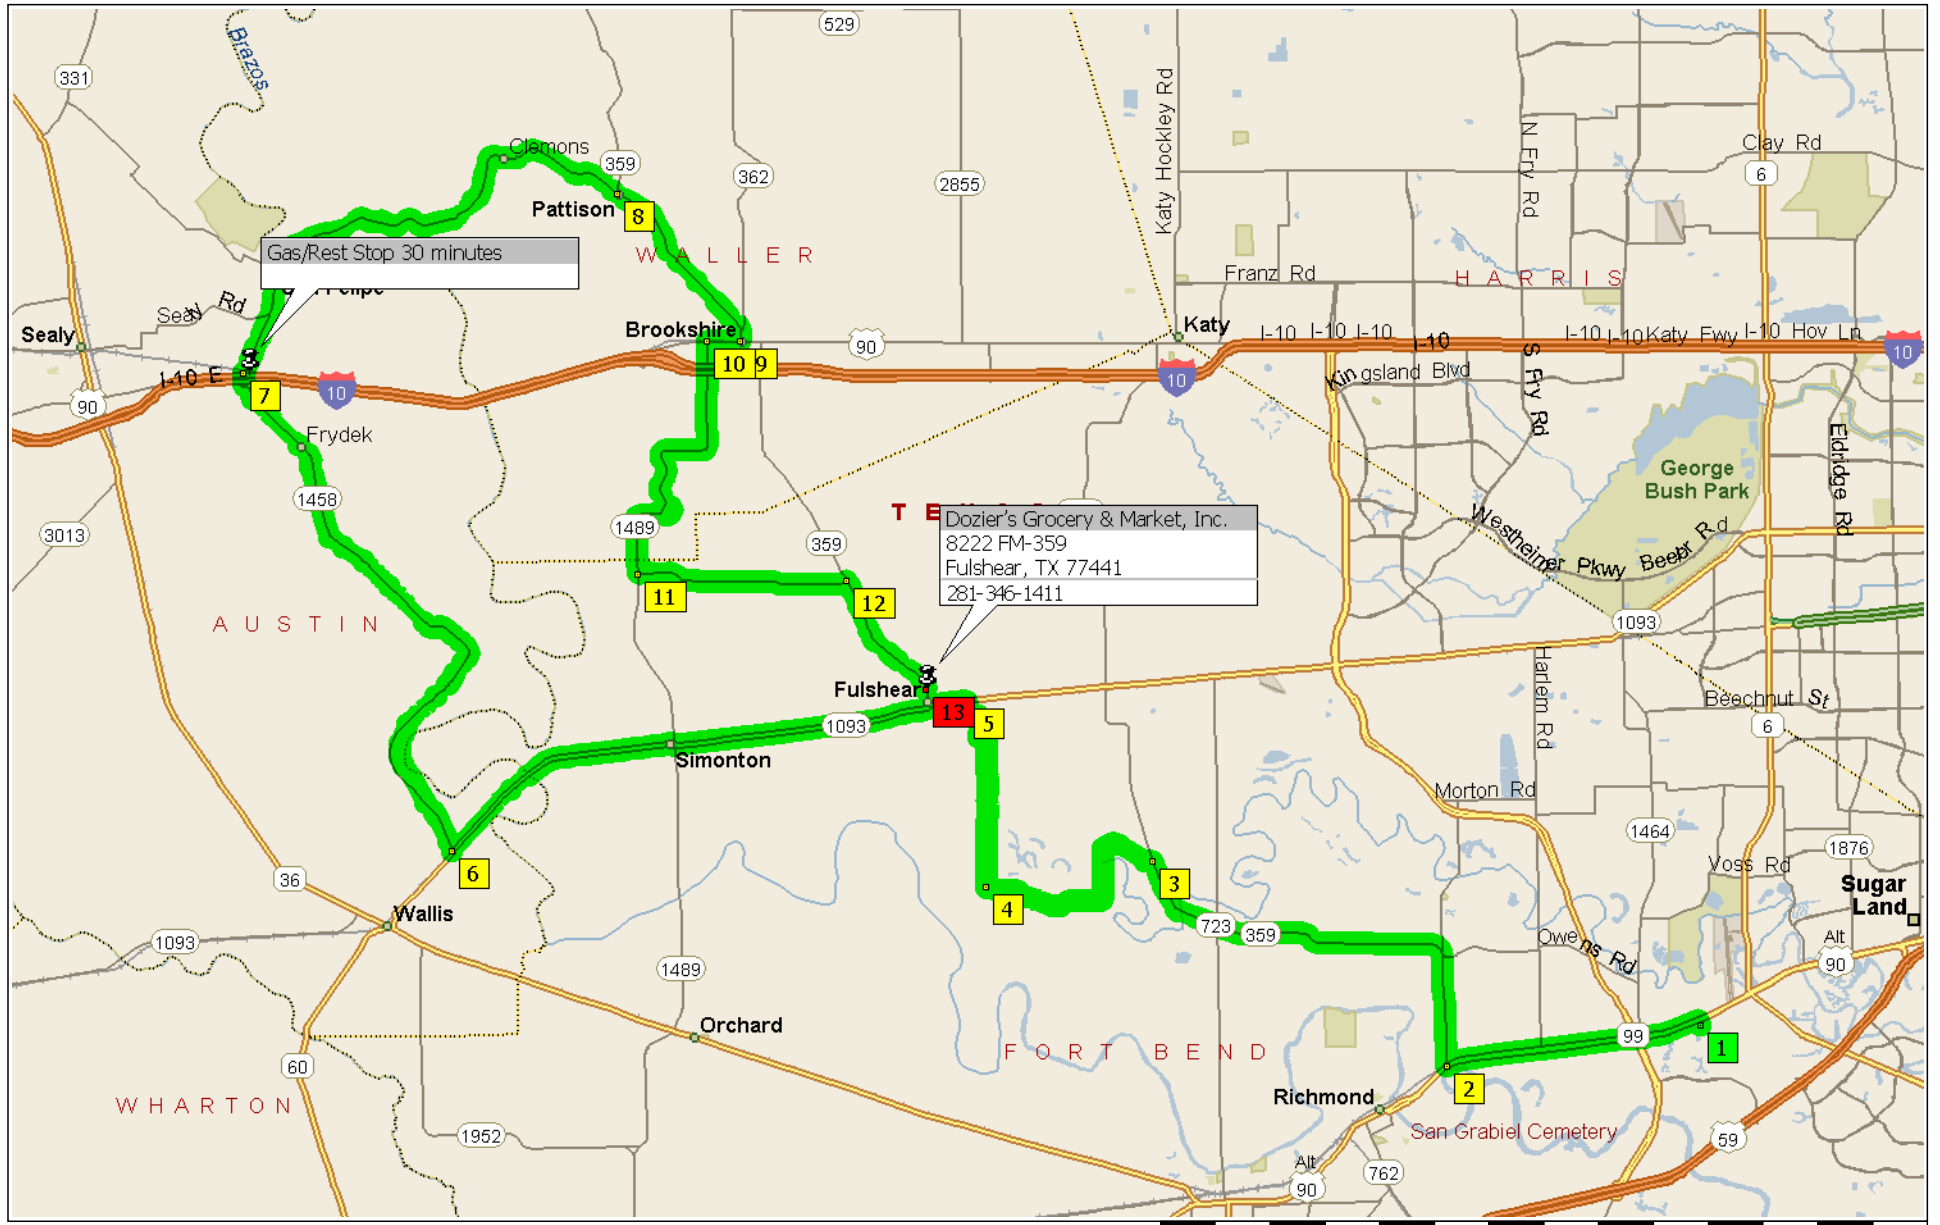

New Territory to Doziers 68 miles 2007version

68.5 miles; 2 hours, 30 minutes