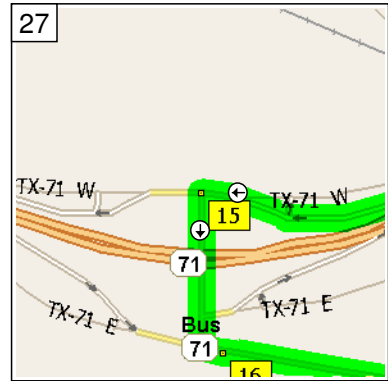

10:39 AM 60.8 mi
 At 118 SR-159, Fayetteville, TX 78940, stay on SR-159 (North-West) for 8.1 mi

10:52 AM 68.9 mi
 At 8446 SR-159, La Grange, TX 78945, stay on SR-159 (South-West) for 5.8 mi

11:01 AM 74.8 mi
 Arrive 1943 SR-159, La Grange, TX 78945

11:31 AM 74.8 mi
 Depart 1943 SR-159, La Grange, TX 78945 on TX-71 W (West) for 120 yds

11:31 AM 74.8 mi
 Take Ramp (LEFT) onto SR-71 for 3.4 mi towards TX-71

11:35 AM 78.3 mi
 Turn RIGHT onto Ramp for 0.3 mi towards TX-71-Br / FM-609 / La Grange

11:36 AM 78.5 mi
 Bear LEFT (West) onto TX-71 W for 65 yds

11:36 AM 78.6 mi
 At SR-71 W, La Grange, TX 78945, turn LEFT (South) onto SR-71 Bus for 0.2 mi

11:36 AM 78.8 mi
 At 2275 SR-71 Bus, La Grange, TX 78945, stay on SR-71 Bus (East) for 0.6 mi