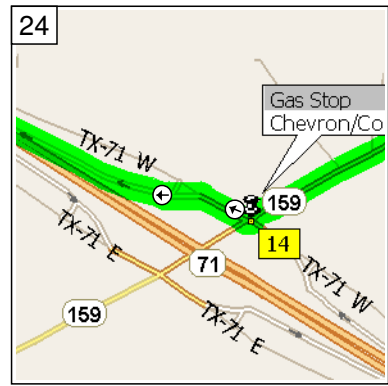

11:31 AM 74.8 mi
Take Ramp (LEFT) onto SR-71 for 3.4 mi towards TX-71