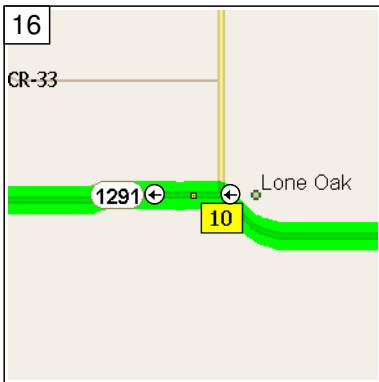

11
9:44 AM 27.6 mi
At near Peters, turn LEFT (South-West) onto FM-949 for 8.6 mi

12
9:58 AM 36.1 mi
At 12810 FM-1094, Sealy, TX 77474, turn RIGHT (West) onto FM-1094 for 10.9 mi

13
10:16 AM 47.0 mi
At 1285 FM-109, New Ulm, TX 78950, turn LEFT (South) onto FM-109 for 3.8 mi

14
10:22 AM 50.8 mi
Keep STRAIGHT onto FM-1291 for 32 yds

15
10:22 AM 50.9 mi
At near Frelsburg, stay on FM-1291 (West) for 3.9 mi

16
10:29 AM 54.7 mi
At near Lone Oak, stay on FM-1291 (West) for 5.7 mi

17
10:38 AM 60.4 mi
Keep STRAIGHT onto FM-1291 [Scott St] for 120 yds

18
10:38 AM 60.5 mi
Keep STRAIGHT onto FM-1291 for 120 yds

10:38 AM 60.6 mi
 At 290 SR-159, Fayetteville, TX 78940, turn LEFT (South-West) onto SR-159 for 0.3 mi

1:00 PM 133.9 mi
At US-90, Luling, TX 78648, turn RIGHT (West) onto US-183 [US-90] for 3.7 mi

1:05 PM 137.6 mi
Turn RIGHT (North) onto US-183 [SR-80], then immediately turn LEFT (West) onto E Davis St for 109 yds