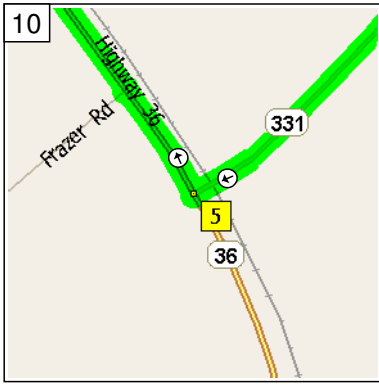

10
9:41 AM 24.9 mi
At near Macedonia, turn RIGHT (North) onto SR-36 for 2.7 mi