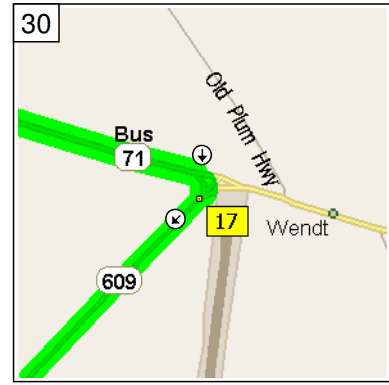

11:38 AM 79.4 mi
Bear RIGHT (South-West) onto FM-609 for 21 yds