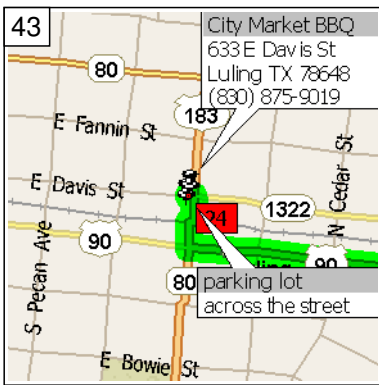

12:37 PM 115.2 mi
At 485 N Railroad St, Waelder, TX 78959, turn RIGHT (West) onto US-90 [N Railroad St] for 1.4 mi

12:39 PM 116.6 mi
Keep STRAIGHT onto US-90 for 11.5 mi

12:53 PM 128.1 mi
At Harwood, stay on US-90 (West) for 5.8 mi

1:00 PM 133.9 mi
At US-90, Luling, TX 78648, turn RIGHT (West) onto US-183 [US-90] for 3.7 mi

1:05 PM 137.6 mi
Turn RIGHT (North) onto US-183 [SR-80], then immediately turn LEFT (West) onto E Davis St for 109 yds