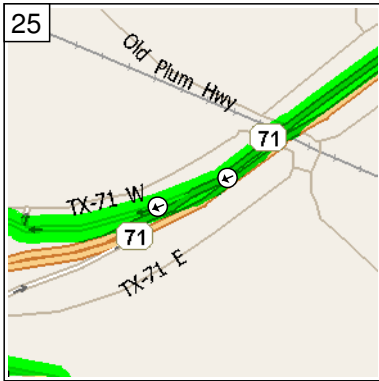

11:35 AM 78.3 mi
Turn RIGHT onto Ramp for 0.3 mi towards TX-71-Br / FM-609 / La Grange