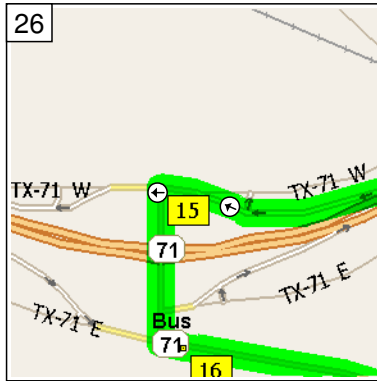

11:36 AM 78.5 mi
Bear LEFT (West) onto TX-71 W for 65 yds