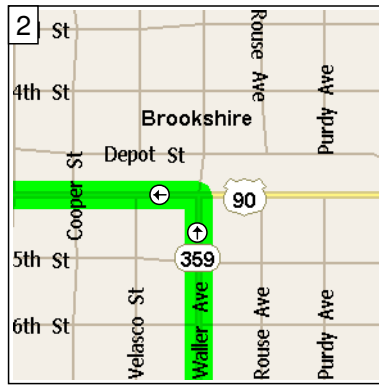

9:00 AM 0.0 mi
 Depart near Brookshire on FM-359 [Waller Ave] (North) for 0.5 mi

9:00 AM 0.5 mi
 Turn LEFT (West) onto US-90 [FM-359] for 0.3 mi

9:01 AM 0.8 mi
 Turn RIGHT (North) onto FM-359 [Baines St] for 0.2 mi

9:02 AM 1.0 mi
 Keep STRAIGHT onto FM-359 for 2.8 mi

9:07 AM 3.7 mi
 Keep STRAIGHT onto FM-359 [2nd St] for 0.8 mi

9:08 AM 4.5 mi
 At near Pattison, stay on FM-359 (North) for 6.9 mi

9:19 AM 11.3 mi
 At near Monaville, turn LEFT (West) onto FM-529 for 7.3 mi

17
10:38 AM 60.4 mi
Keep STRAIGHT onto FM-1291 [Scott St] for 120 yds

18
10:38 AM 60.5 mi
Keep STRAIGHT onto FM-1291 for 120 yds

10:38 AM 60.6 mi
 At 290 SR-159, Fayetteville, TX 78940, turn LEFT (South-West) onto SR-159 for 0.3 mi

1:00 PM 133.9 mi
At US-90, Luling, TX 78648, turn RIGHT (West) onto US-183 [US-90] for 3.7 mi

1:05 PM 137.6 mi
Turn RIGHT (North) onto US-183 [SR-80], then immediately turn LEFT (West) onto E Davis St for 109 yds