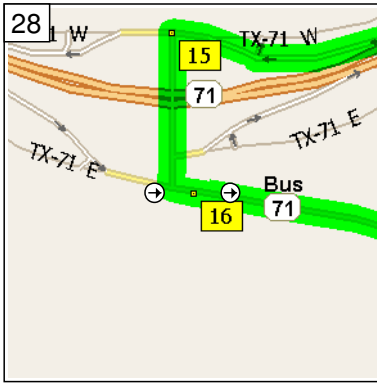

10:39 AM 60.8 mi
 At 118 SR-159, Fayetteville, TX 78940, stay on SR-159 (North-West) for 8.1 mi

10:52 AM 68.9 mi
 At 8446 SR-159, La Grange, TX 78945, stay on SR-159 (South-West) for 5.8 mi

11:01 AM 74.8 mi
 Arrive 1943 SR-159, La Grange, TX 78945

11:31 AM 74.8 mi
 Depart 1943 SR-159, La Grange, TX 78945 on TX-71 W (West) for 120 yds

11:31 AM 74.8 mi
 Take Ramp (LEFT) onto SR-71 for 3.4 mi towards TX-71

11:35 AM 78.3 mi
 Turn RIGHT onto Ramp for 0.3 mi towards TX-71-Br / FM-609 / La Grange

11:36 AM 78.5 mi
 Bear LEFT (West) onto TX-71 W for 65 yds

11:36 AM 78.6 mi
 At SR-71 W, La Grange, TX 78945, turn LEFT (South) onto SR-71 Bus for 0.2 mi

11:36 AM 78.8 mi
 At 2275 SR-71 Bus, La Grange, TX 78945, stay on SR-71 Bus (East) for 0.6 mi