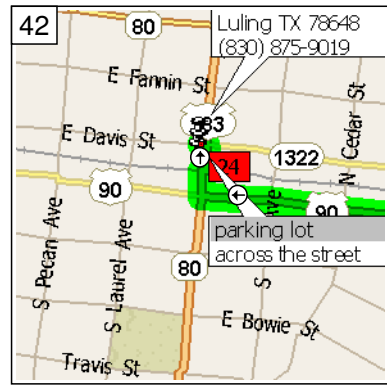

12:37 PM 115.2 mi
At 485 N Railroad St, Waelder, TX 78959, turn RIGHT (West) onto US-90 [N Railroad St] for 1.4 mi

12:39 PM 116.6 mi
Keep STRAIGHT onto US-90 for 11.5 mi

12:53 PM 128.1 mi
At Harwood, stay on US-90 (West) for 5.8 mi

1:00 PM 133.9 mi
At US-90, Luling, TX 78648, turn RIGHT (West) onto US-183 [US-90] for 3.7 mi

1:05 PM 137.6 mi
Turn RIGHT (North) onto US-183 [SR-80], then immediately turn LEFT (West) onto E Davis St for 109 yds