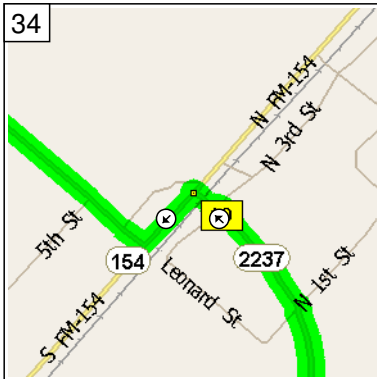

11:37 AM 79.3 mi
 Keep RIGHT onto Local road(s) for 43 yds

11:38 AM 79.4 mi
 Bear RIGHT (South-West) onto FM-609 for 21 yds

11:38 AM 79.4 mi
 At FM-609, La Grange, TX 78945, stay on FM-609 (South-West) for 10.6 mi

11:55 AM 90.0 mi
 Turn RIGHT (North-West) onto FM-2237 for 54 yds

11:56 AM 90.0 mi
 At 4065 FM-2237, Schulenburg, TX 78956, stay on FM-2237 (North-West) for 3.9 mi

12:02 PM 93.9 mi
 At near Muldoon, turn LEFT (South-West) onto FM-154 [FM-2237], then immediately turn RIGHT (North-West) onto FM-2237 for 9.9 mi

1:00 PM 133.9 mi
At US-90, Luling, TX 78648, turn RIGHT (West) onto US-183 [US-90] for 3.7 mi

1:05 PM 137.6 mi
Turn RIGHT (North) onto US-183 [SR-80], then immediately turn LEFT (West) onto E Davis St for 109 yds