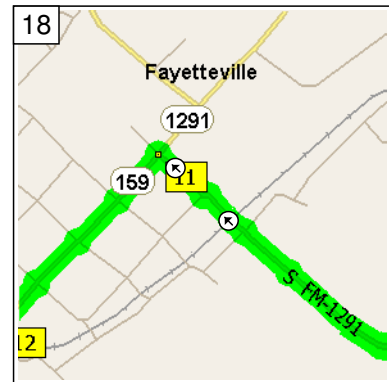

11
9:44 AM 27.6 mi
At near Peters, turn LEFT (South-West) onto FM-949 for 8.6 mi

12
9:58 AM 36.1 mi
At 12810 FM-1094, Sealy, TX 77474, turn RIGHT (West) onto FM-1094 for 10.9 mi

13
10:16 AM 47.0 mi
At 1285 FM-109, New Ulm, TX 78950, turn LEFT (South) onto FM-109 for 3.8 mi

14
10:22 AM 50.8 mi
Keep STRAIGHT onto FM-1291 for 32 yds

15
10:22 AM 50.9 mi
At near Frelsburg, stay on FM-1291 (West) for 3.9 mi

16
10:29 AM 54.7 mi
At near Lone Oak, stay on FM-1291 (West) for 5.7 mi

17
10:38 AM 60.4 mi
Keep STRAIGHT onto FM-1291 [Scott St] for 120 yds

18
10:38 AM 60.5 mi
Keep STRAIGHT onto FM-1291 for 120 yds

10:38 AM 60.6 mi
 At 290 SR-159, Fayetteville, TX 78940, turn LEFT (South-West) onto SR-159 for 0.3 mi

10:39 AM 60.8 mi
 At 118 SR-159, Fayetteville, TX 78940, stay on SR-159 (North-West) for 8.1 mi

10:52 AM 68.9 mi
 At 8446 SR-159, La Grange, TX 78945, stay on SR-159 (South-West) for 5.8 mi

11:01 AM 74.8 mi
 Arrive 1943 SR-159, La Grange, TX 78945