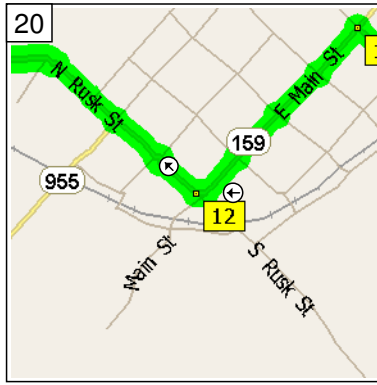

11
9:44 AM 27.6 mi
At near Peters, turn LEFT (South-West) onto FM-949 for 8.6 mi

12
9:58 AM 36.1 mi
At 12810 FM-1094, Sealy, TX 77474, turn RIGHT (West) onto FM-1094 for 10.9 mi

13
10:16 AM 47.0 mi
At 1285 FM-109, New Ulm, TX 78950, turn LEFT (South) onto FM-109 for 3.8 mi

14
10:22 AM 50.8 mi
Keep STRAIGHT onto FM-1291 for 32 yds

15
10:22 AM 50.9 mi
At near Frelsburg, stay on FM-1291 (West) for 3.9 mi

16
10:29 AM 54.7 mi
At near Lone Oak, stay on FM-1291 (West) for 5.7 mi

17
10:38 AM 60.4 mi
Keep STRAIGHT onto FM-1291 [Scott St] for 120 yds

18
10:38 AM 60.5 mi
Keep STRAIGHT onto FM-1291 for 120 yds

10:38 AM 60.6 mi
 At 290 SR-159, Fayetteville, TX 78940, turn LEFT (South-West) onto SR-159 for 0.3 mi

10:39 AM 60.8 mi
 At 118 SR-159, Fayetteville, TX 78940, stay on SR-159 (North-West) for 8.1 mi

10:52 AM 68.9 mi
 At 8446 SR-159, La Grange, TX 78945, stay on SR-159 (South-West) for 5.8 mi

11:01 AM 74.8 mi
 Arrive 1943 SR-159, La Grange, TX 78945