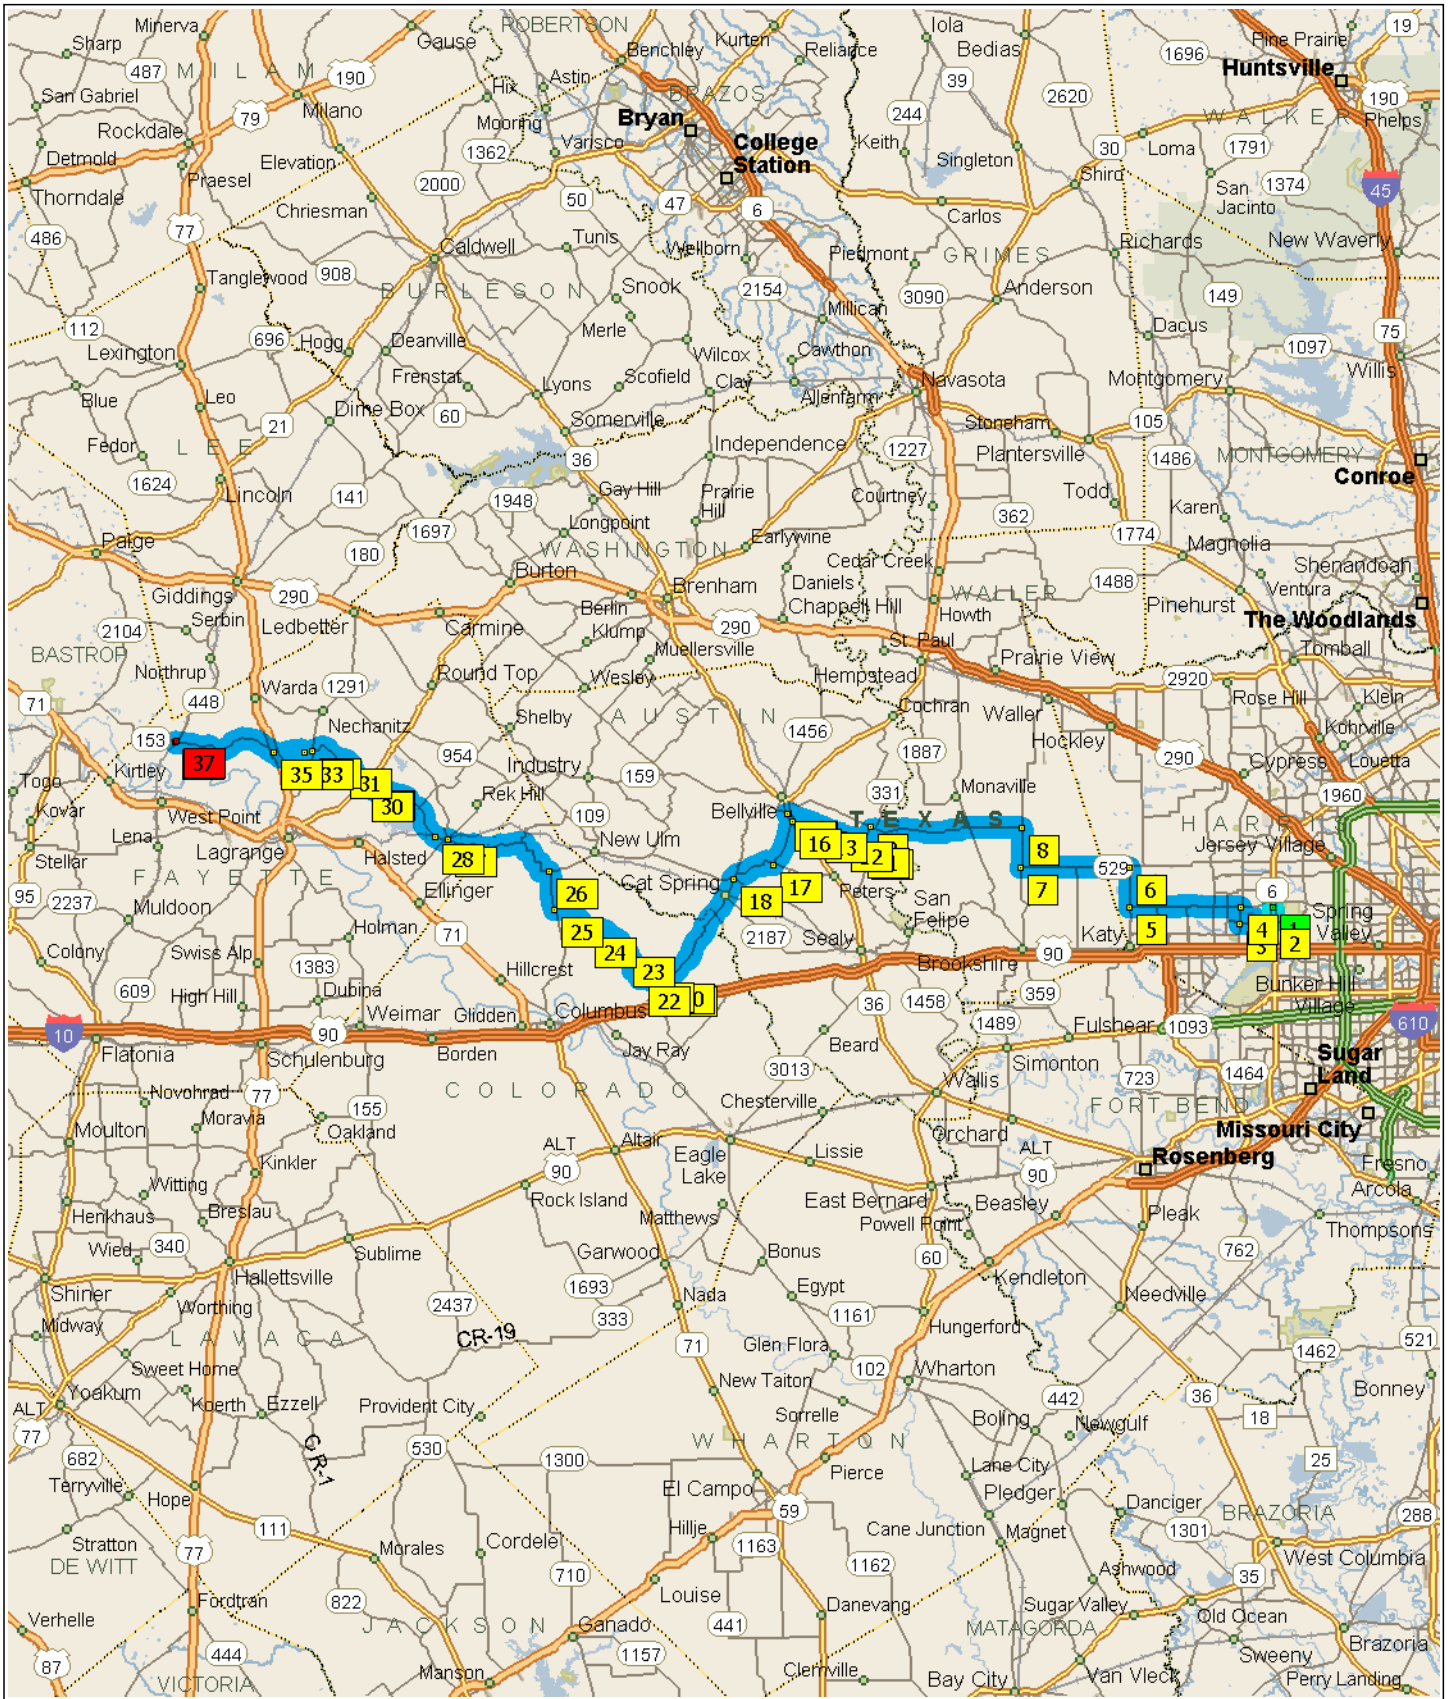

Racetrac to Murphy's Steak House

116.3 miles; 2 hours, 39 minutes

8:30 AM	0.0 mi	1 Depart Racetrac on SR-6 [TX-6 N] (South) for 1.1 mi
8:31 AM	1.1 mi	2 At Hwy 6 and Groeschke Rd, turn RIGHT (West) onto Groeschke Rd for 2.9 mi
8:34 AM	4.0 mi	3 At Groeschke Rd and Road and Barker Cypress Rd, turn RIGHT (North) onto Barker Cypress Rd for 1.3 mi
8:36 AM	5.3 mi	4 At Barker Cypress Rd and Clay Rd, turn LEFT (West) onto Clay Rd for 8.3 mi
8:46 AM	13.7 mi	5 At Katy Hockley Rd and Clay Rd, turn RIGHT (North) onto Katy Hockley Rd for 3.0 mi
8:50 AM	16.7 mi	6 At Hwy 529 and Katy Hockley Rd, turn LEFT (West) onto FM-529 [Freeman Rd] for 8.2 mi
8:57 AM	24.8 mi	7 At Hwy 529 and Hwy 362 and Wilson Rd, turn RIGHT (North) onto FM-362 [FM-529] for 3.0 mi
9:00 AM	27.9 mi	8 At Hwy 362 and Hwy 529, turn LEFT (West) onto FM-529 for 7.5 mi
9:06 AM	35.4 mi	Keep STRAIGHT onto FM-529 [FM 529 Rd] for 1.5 mi
9:07 AM	36.9 mi	Keep STRAIGHT onto FM-529 for 0.2 mi
9:07 AM	37.0 mi	Keep STRAIGHT onto FM-529 [FM 529 Rd] for 2.0 mi
9:10 AM	39.1 mi	Keep STRAIGHT onto FM-331 [FM-529] for 0.4 mi
9:10 AM	39.5 mi	9 At Hwy 529 and Hwy 331, turn LEFT to stay on FM-331 [S FM 331] for 1.0 mi
9:11 AM	40.5 mi	Bear RIGHT (South-West) onto Goldfinch Ln for 0.2 mi
9:12 AM	40.7 mi	10 At Coshatte Rd and Goldfinch Ln, turn RIGHT (West) onto Coshatte Rd for 0.3 mi
9:13 AM	41.0 mi	11 At Coshatte Rd and Road, stay on Coshatte Rd (West) for 1.3 mi
9:16 AM	42.3 mi	12 At Nelius Rd and Coshatte Rd, stay on Coshatte Rd (West) for 2.0 mi
9:21 AM	44.3 mi	13 At Smith Rd and Coshatte Rd, stay on Coshatte Rd (West) for 2.2 mi
9:27 AM	46.5 mi	Road name changes to E Hacienda St for 0.2 mi
9:27 AM	46.7 mi	14 At E Hacienda St and S Mechanic St, stay on E Hacienda St (West) for 131 yds
9:28 AM	46.8 mi	15 At Hwy 36 and S Front St and E Hacienda St, turn LEFT (South) onto SR-36 [Highway 36] for 0.7 mi
9:28 AM	47.5 mi	16 At Hwy 36 and Hwy 2429, turn RIGHT (South-West) onto FM-2429 [N FM 2429 Rd] for 3.6 mi
9:34 AM	51.0 mi	17 At Hwy 2429 and Hwy 949, turn RIGHT (West) onto FM-949 [FM 949 Rd] for 3.5 mi
9:38 AM	54.6 mi	18 At Hwy 1094 and Hwy 949, stay on FM-949 [FM 949 Rd] (South) for 0.8 mi
9:39 AM	55.4 mi	Keep STRAIGHT onto FM-949 for 8.3 mi
9:48 AM	63.7 mi	19 At Hwy 949 and Dietrich Ln, turn RIGHT (North-West) onto Dietrich Ln for 2.1 mi
9:53 AM	65.8 mi	20 At 1067 Dietrich Ln, stay on Dietrich Ln (South-West) for 2.1 mi
9:58 AM	67.9 mi	21 At 1521 Dietrich Ln, stay on Dietrich Ln (South-West) for 0.3 mi
9:59 AM	68.3 mi	Road name changes to Local road(s) for 87 yds
9:59 AM	68.3 mi	22 At Church Rd and Road and Frelsburg Ln, turn RIGHT (North-West) onto Church Rd for 0.4 mi
10:00 AM	68.7 mi	Road name changes to CR-42 [CR-46] for 2.2 mi
10:06 AM	70.9 mi	23 At Cr-42 and Cat Spring Rd, stay on CR-42 [CR-46] (North-West) for 3.5 mi
10:15 AM	74.5 mi	24 At Zimmerscheidt Rd, road name changes to Zimmerscheidt Rd for 3.3 mi
10:23 AM	77.8 mi	25 At Hwy 109 and Zimmerscheidt Rd, turn RIGHT (North) onto FM-109 for 3.0 mi
10:26 AM	80.8 mi	26 At Hwy 1291 and Hwy 109, turn LEFT (West) onto FM-1291 for 2.5 mi
10:29 AM	83.2 mi	Keep STRAIGHT onto FM-1291 [CR-32] for 0.6 mi