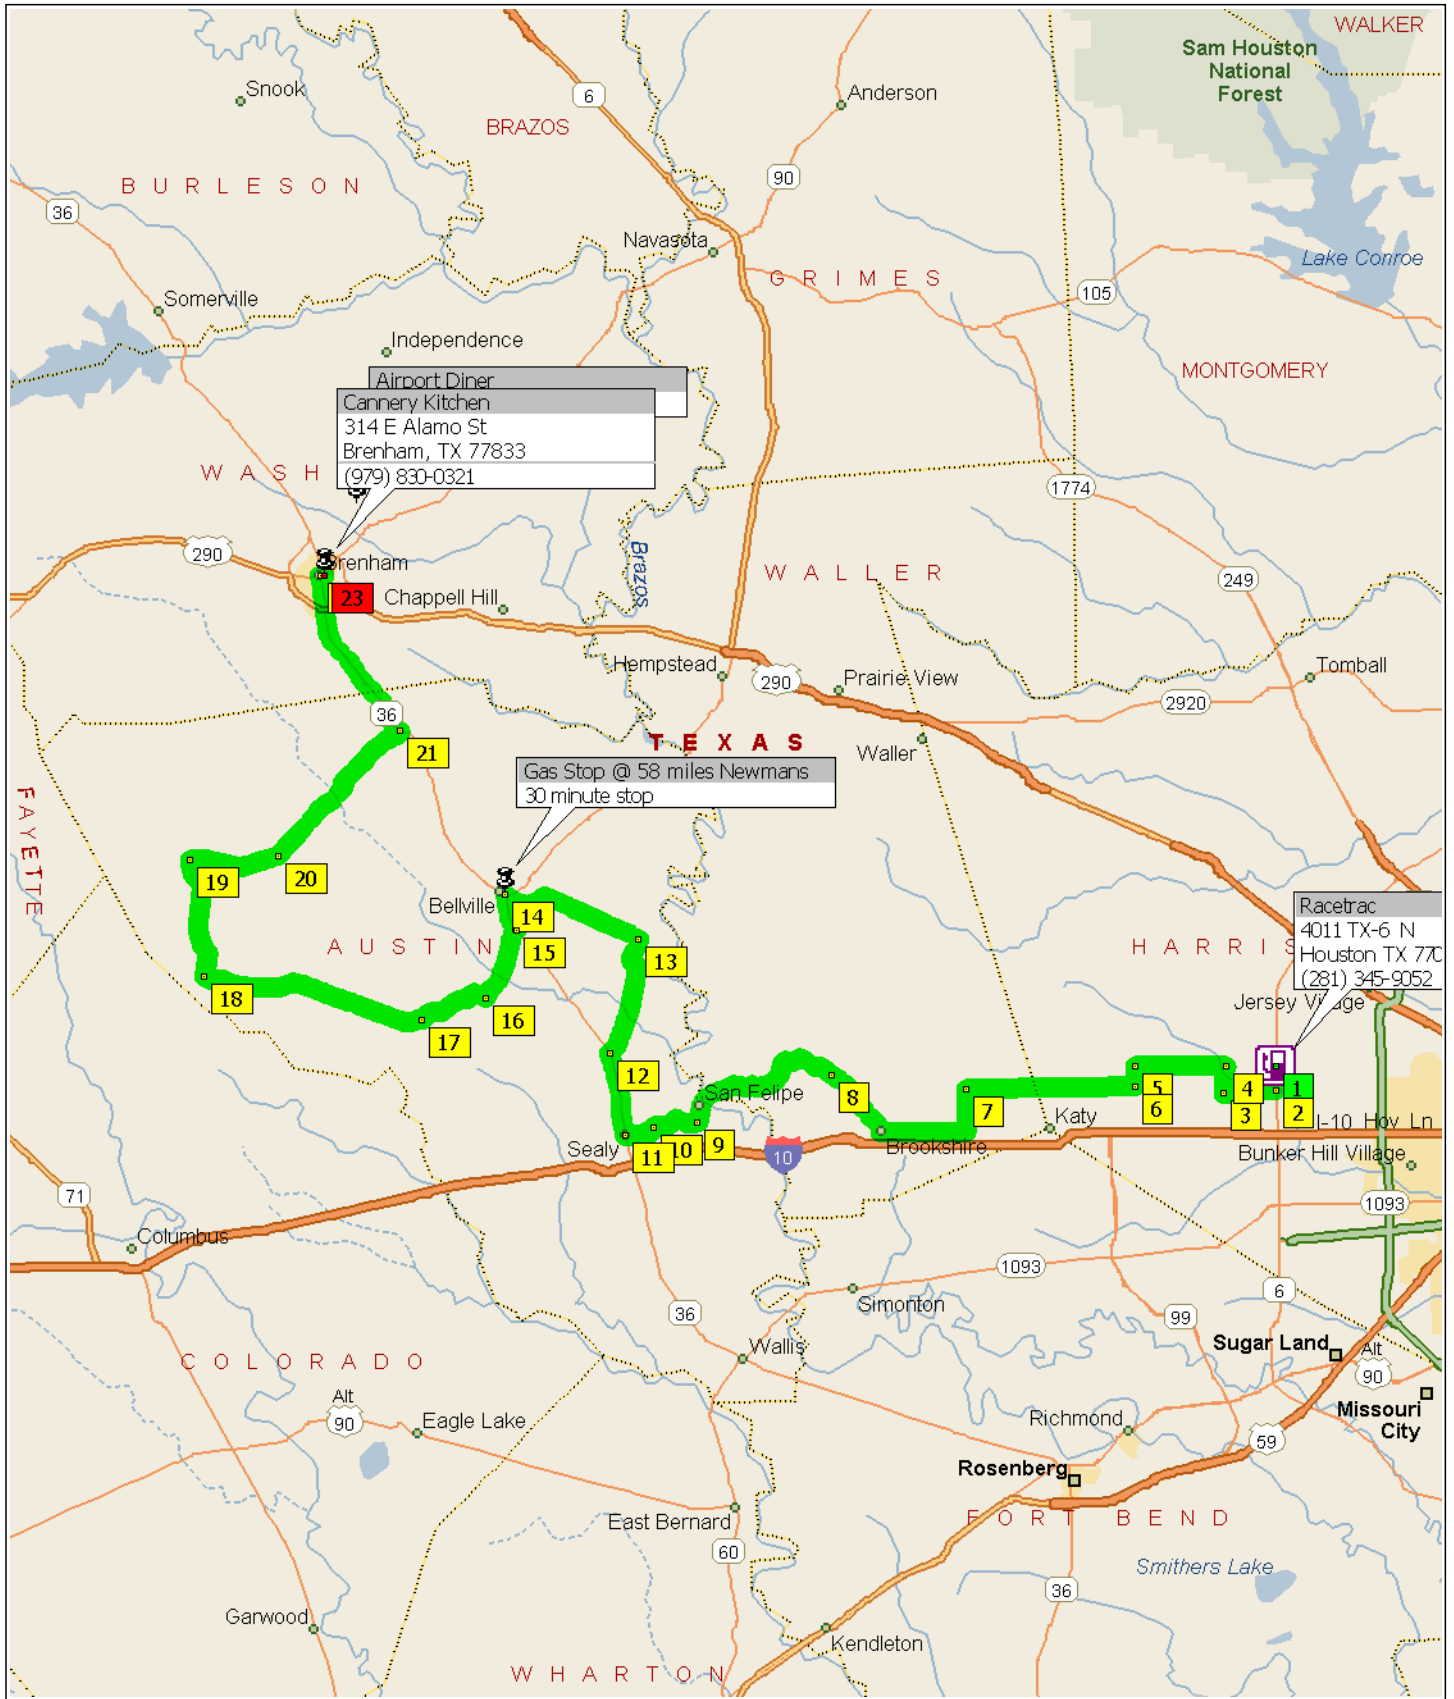

2010 12 4 Cannery Kitchen 105 miles

105.3 miles; 3 hours, 11 minutes

8:30 AM	0.0 mi	1 Depart Racetrac on SR-6 (South) for 1.1 mi
8:31 AM	1.1 mi	Turn RIGHT (West) onto Groeschke Rd for 10 yds
8:31 AM	1.1 mi	2 At near Barker, stay on Groeschke Rd (West) for 2.9 mi
8:34 AM	4.0 mi	Turn RIGHT (North) onto Barker Cypress Rd for 21 yds
8:35 AM	4.0 mi	3 At near Barker, stay on Barker Cypress Rd (North) for 1.3 mi
8:36 AM	5.3 mi	Turn LEFT (West) onto Clay Rd for 21 yds
8:37 AM	5.3 mi	4 At near Barker, stay on Clay Rd (West) for 4.3 mi
8:41 AM	9.6 mi	Turn LEFT (South) onto Elrod Rd for 10 yds
8:42 AM	9.6 mi	5 At near Katy, stay on Elrod Rd (South) for 1.0 mi
8:44 AM	10.6 mi	Turn RIGHT (West) onto Morton Rd [Morton Ranch Rd] for 10 yds
8:44 AM	10.6 mi	6 At near Katy, stay on Morton Rd [Morton Ranch Rd] (West) for 2.2 mi
8:47 AM	12.8 mi	Keep STRAIGHT onto Morton Rd for 5.8 mi
8:58 AM	18.6 mi	Turn LEFT (South) onto FM-2855 for 21 yds
8:59 AM	18.7 mi	7 At near Johnsue, stay on FM-2855 (South) for 2.1 mi
9:02 AM	20.7 mi	Turn RIGHT (West) onto US-90 for 3.7 mi
9:06 AM	24.5 mi	Keep STRAIGHT onto US-90 [FM-359] for 0.3 mi
9:07 AM	24.8 mi	Turn RIGHT (North) onto FM-359 [Baines St] for 0.2 mi
9:08 AM	25.0 mi	Keep STRAIGHT onto FM-359 for 2.8 mi
9:12 AM	27.7 mi	Keep STRAIGHT onto FM-359 [2nd St] for 0.8 mi
9:13 AM	28.5 mi	Keep STRAIGHT onto FM-1458 for 21 yds
9:13 AM	28.5 mi	8 At near Pattison, stay on FM-1458 (West) for 7.7 mi
9:24 AM	36.2 mi	Keep STRAIGHT onto FM-1458 [Vicaro Guerero St] for 0.8 mi
9:25 AM	37.0 mi	Turn RIGHT (West) onto Sealy Rd for 21 yds
9:26 AM	37.0 mi	9 At near San Felipe, stay on Sealy Rd (West) for 2.2 mi
9:30 AM	39.3 mi	10 At near Sealy, road name changes to Remmert Rd for 0.9 mi
9:32 AM	40.2 mi	Keep STRAIGHT onto San Felipe Rd for 0.7 mi
9:34 AM	40.9 mi	Road name changes to Columbus Rd for 0.2 mi
9:35 AM	41.1 mi	Turn RIGHT (North) onto SR-36 [N Meyer St] for 21 yds
9:36 AM	41.1 mi	11 At near Sealy, stay on SR-36 [N Meyer St] (North) for 4.0 mi
9:41 AM	45.1 mi	Turn RIGHT (East) onto FM-331 for 32 yds
9:41 AM	45.1 mi	12 At near Macedonia, stay on FM-331 (East) for 5.9 mi
9:50 AM	51.0 mi	Turn LEFT (West) onto FM-529 for 32 yds
9:50 AM	51.0 mi	13 At near Burleigh, stay on FM-529 (West) for 6.6 mi
9:59 AM	57.6 mi	Keep STRAIGHT onto FM-529 [E Main St] for 0.3 mi
10:00 AM	57.9 mi	Bear LEFT (West) onto SR-159 [E Main St] for 0.1 mi
10:01 AM	58.0 mi	14 Arrive near Bellville
10:31 AM	58.0 mi	Depart near Bellville on SR-159 [SR-36] (East) for 76 yds
10:31 AM	58.1 mi	Turn RIGHT (South) onto SR-36 [S Front St] for 1.8 mi
10:33 AM	59.8 mi	Turn RIGHT (South-West) onto FM-2429 for 32 yds
10:34 AM	59.8 mi	15 At near Bellville, stay on FM-2429 (West) for 3.6 mi